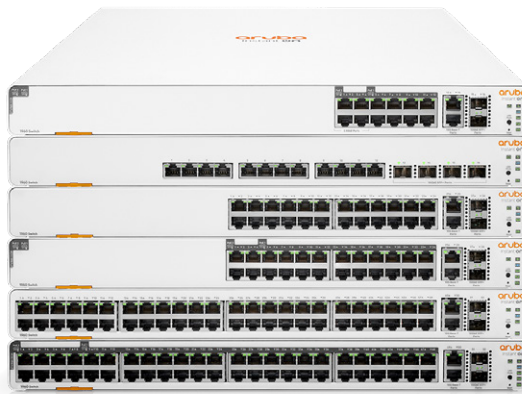

HPE Networking Instant On Switch Series 1960

High-performance, stackable switches

Easy switch management

Deploy HPE Networking Instant On Switch Series 1960 with management that fits your business best — Instant On cloud management or the local web GUI — all at no extra cost.

Switches simplify the deployment of wired devices like surveillance cameras and wireless access points by allowing you to connect and power network endpoints over a single Ethernet cable, without having to install separate power supplies.

your IT investment by ensuring your network is ready for the next generation of applications and devices.

The Instant On 1960 Switch Series consists of six switches, 12-, 24- and 48-port configurations offering Gigabit and Multi-Gigabit performance. We offer a choice of non-PoE and PoE access switches and a 12-port 10-Gigabit aggregation switch with (12) 10GBase-T and (4) SFP+ uplink ports. The 12-, 24- and 48-port access switches include (2) SFP+ and (2) 10GBase-T uplink ports for reliable 10GbE connectivity and stacking.